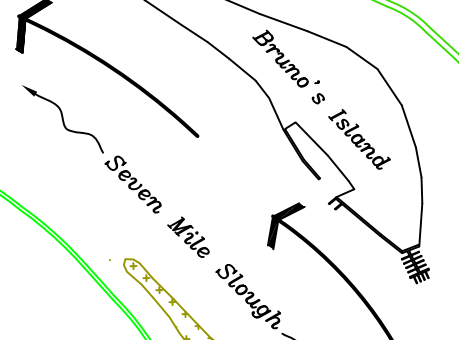

TO HWY 160

TO HWY 12

**OWL HARBOR MARINA**  
1550 W. Twitchell Island Road  
Isleton, CA 95641  
916-777-6055  
www.owlharbor.com

ANDRUS ISLAND

TO HWY 12

DEEPER WATER  
ENTRANCE TO  
SEVEN MILE SLOUGH

TWITCHELL ISLAND

ENTRANCE TO  
SEVEN MILE SLOUGH

LT "41"

SAN JOAQUIN RIVER

WEBB TRACT